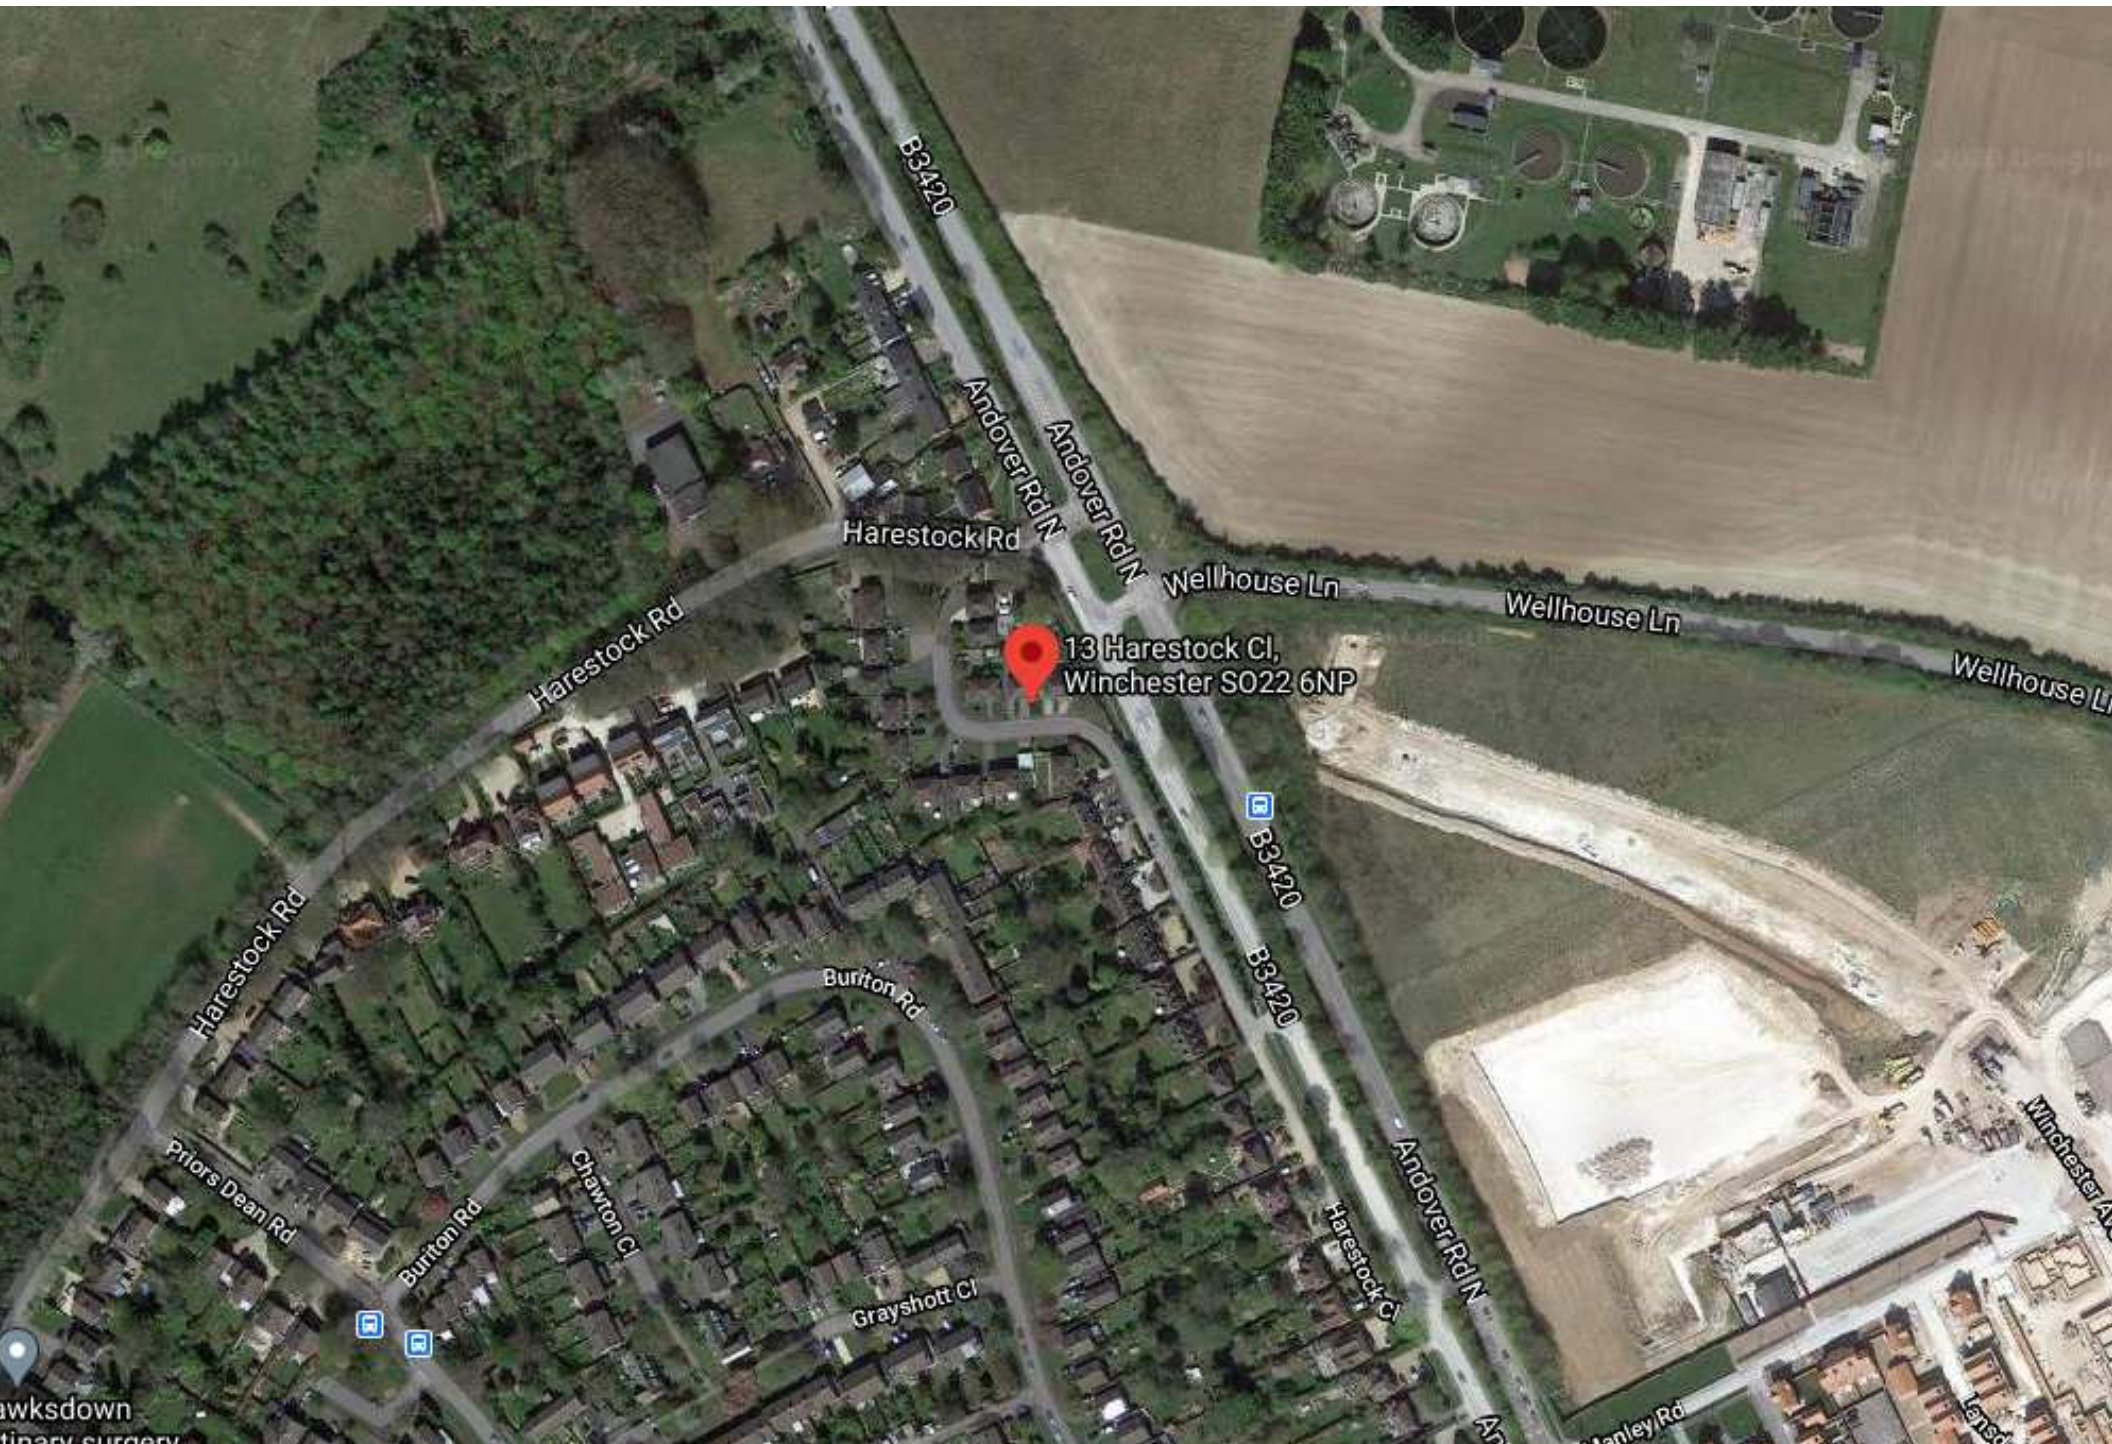

13 Harestock Close, Winchester

RECOMMENDED PLANS RECEIVED 15.10.2020) First floor side extension

Reference : 20/00807/HOU

13 Harestock Cl,
Winchester SO22 6NP

B3420

Andover Rd N

Andover Rd N

Wellhouse Ln

Wellhouse Ln

Wellhouse Ln

B3420

B3420

Andover Rd N

Harestock Cl

Harestock Rd

Harestock Rd